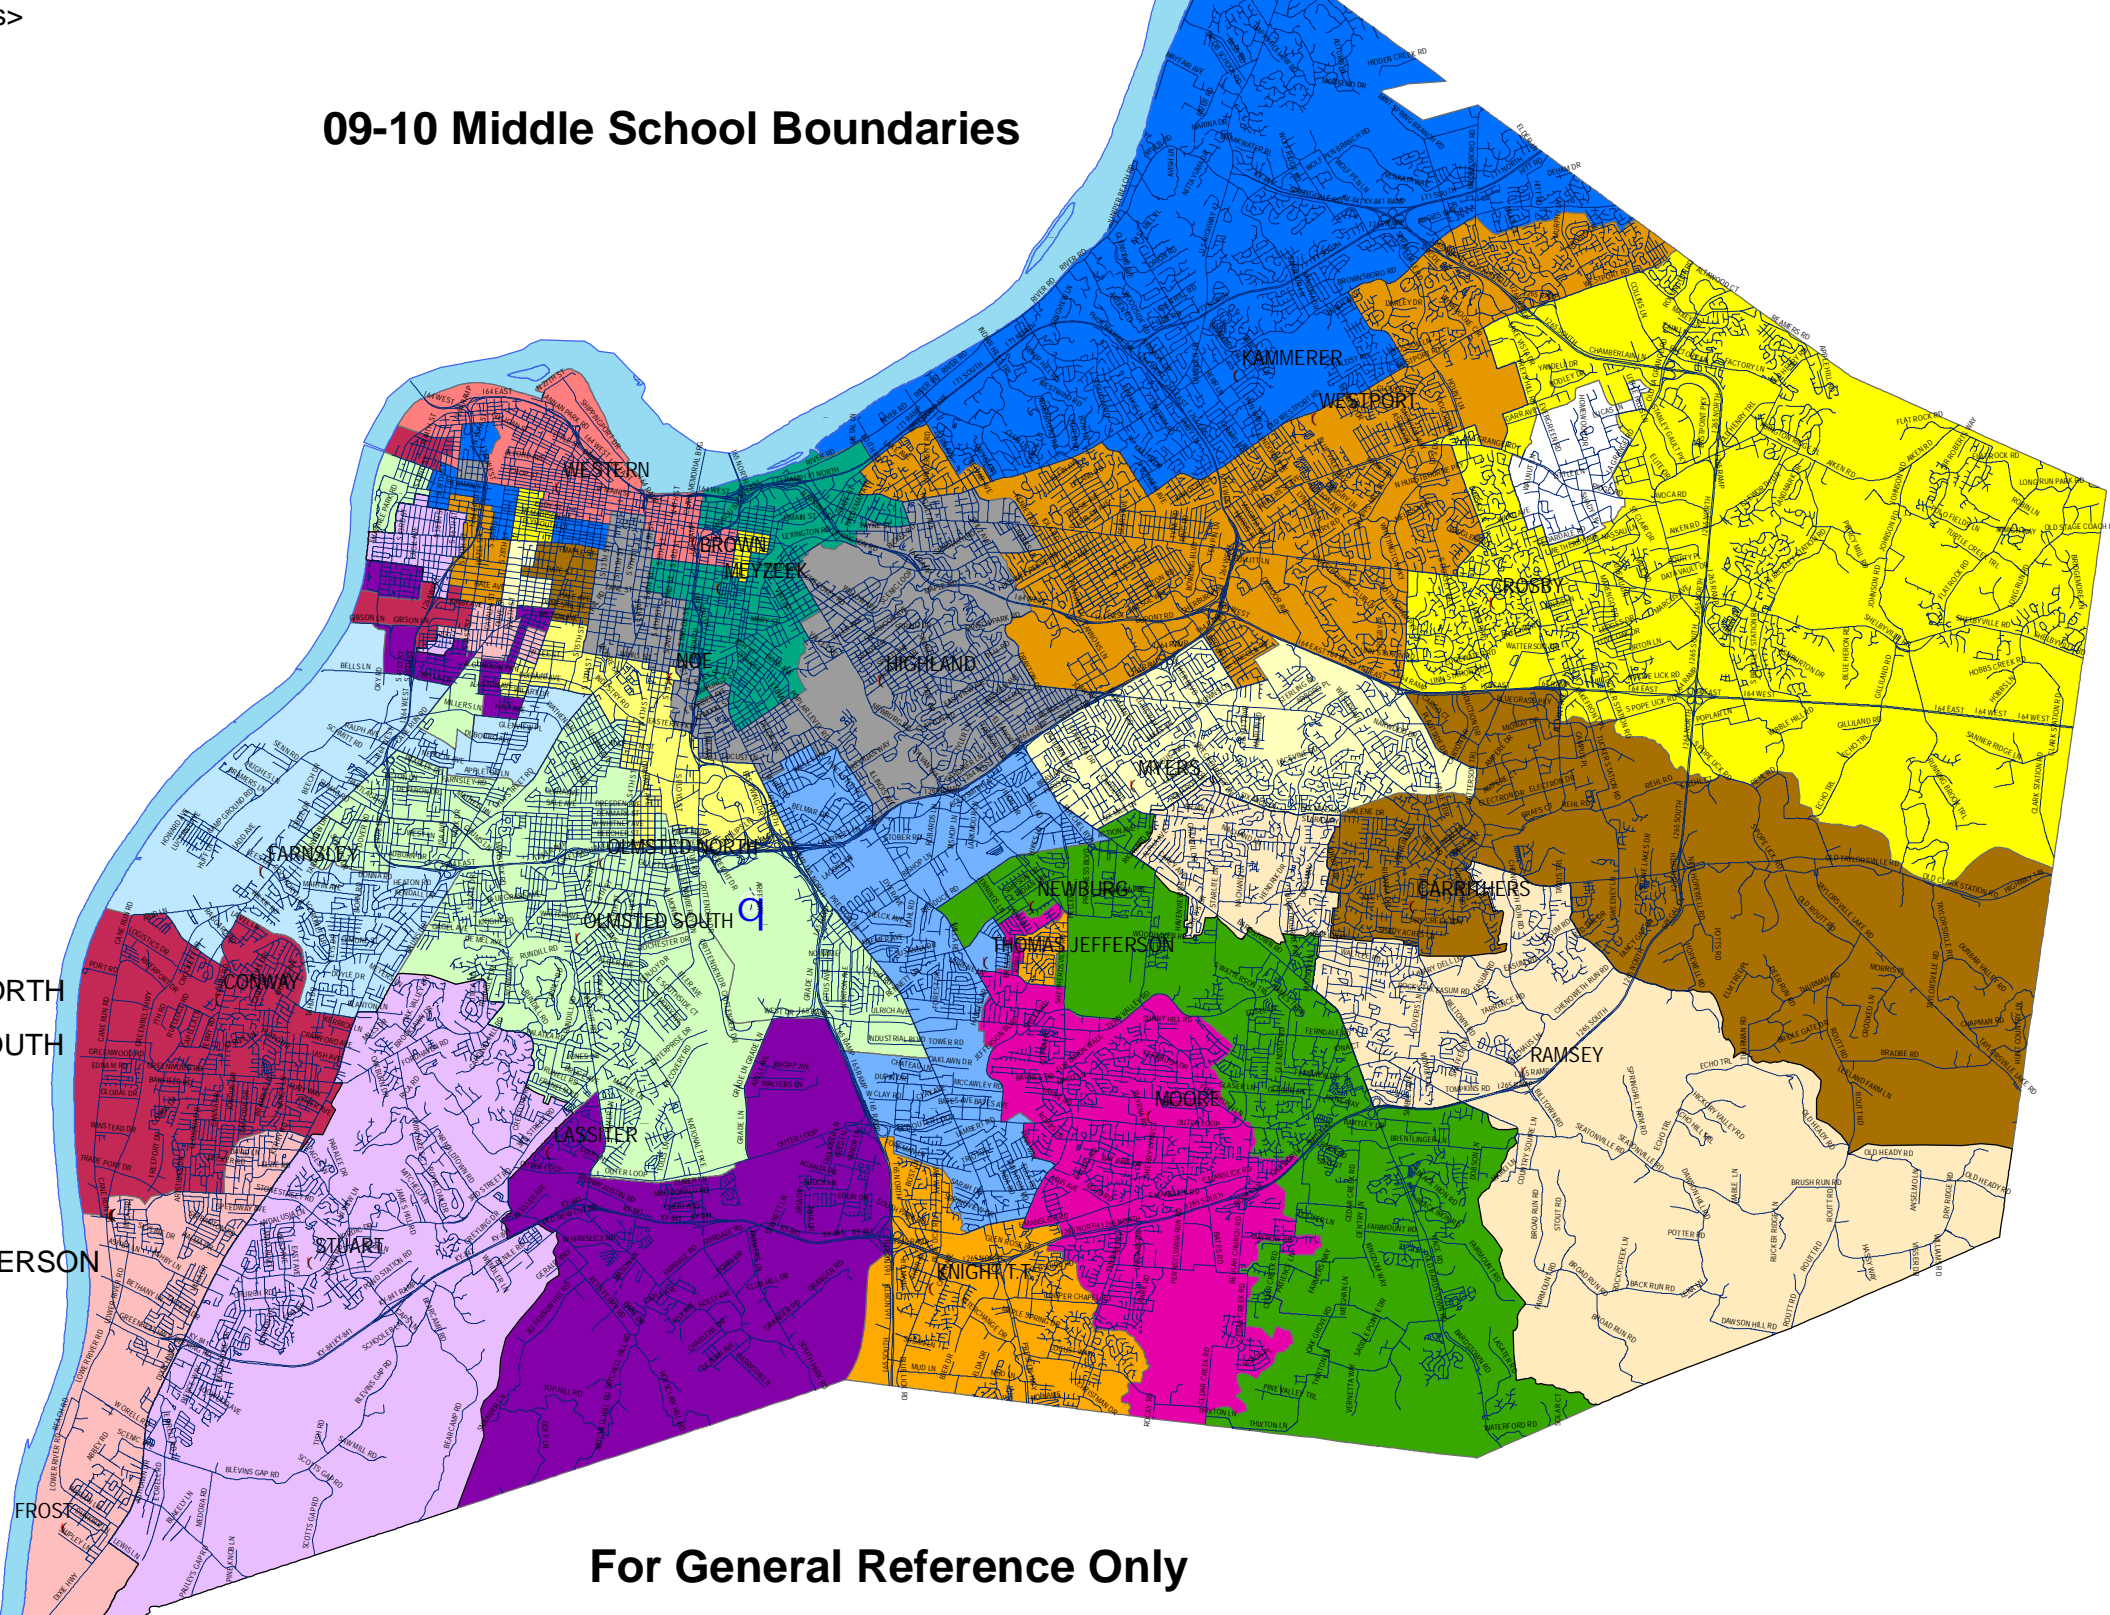

<all other values>

SCHL_NAM

- ANCHORAGE
- CARRITHERS
- CONWAY
- CROSBY
- FARNSLEY
- FROST
- HIGHLAND
- ISLAND
- KAMMERER
- KNIGHT
- LASSITER
- MEYZEEK
- MOORE
- MYERS
- NEWBURG
- NOE
- OLMSTEAD NORTH
- OLMSTEAD SOUTH
- RAMSEY
- RIVER
- STUART
- THOMAS JEFFERSON
- WESTERN
- WESTPORT

09-10 Middle School Boundaries

For General Reference Only